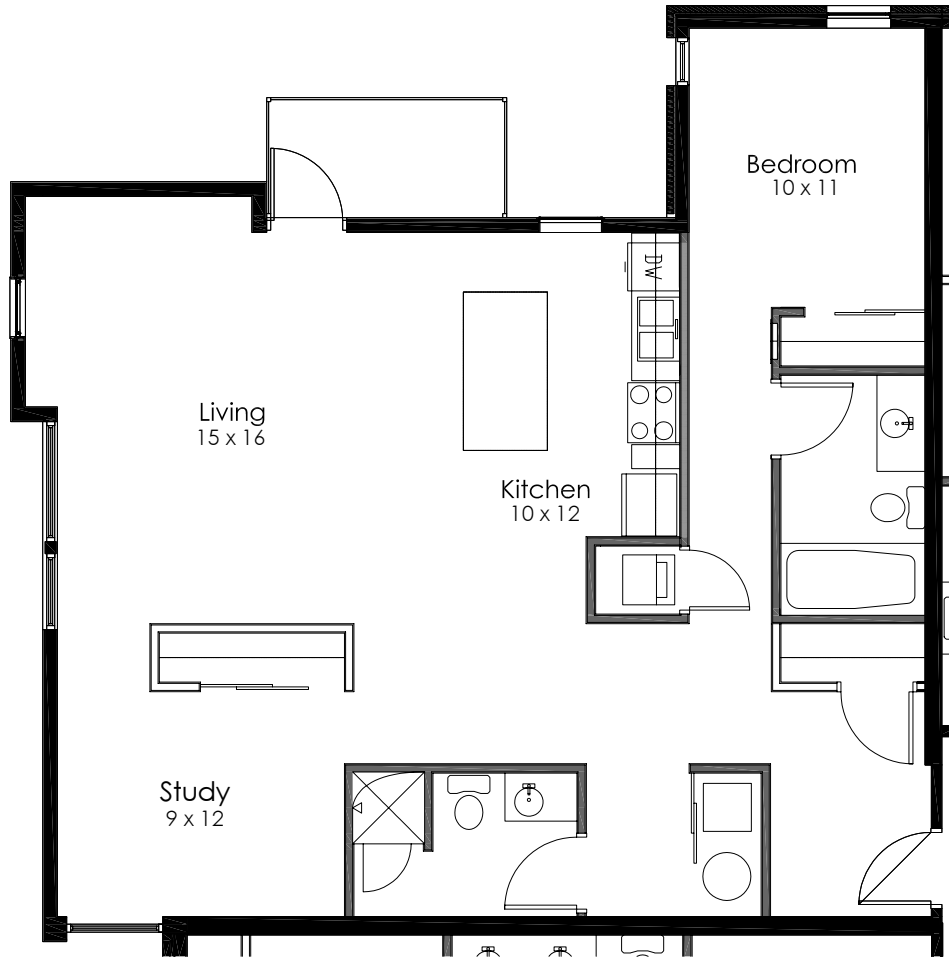

# UNIT 201

1,130 sf

room dimensions are approximate

DEVELOPED BY:

[www.4thstreetcondos.com](http://www.4thstreetcondos.com)