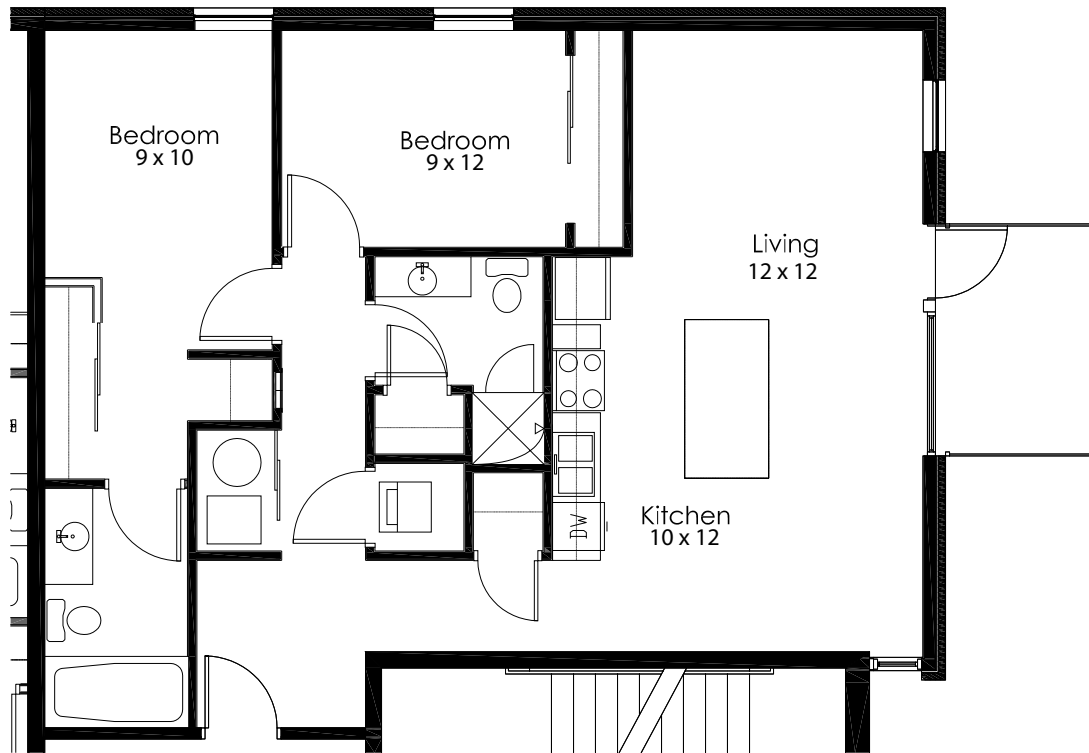

UNIT 202

996 sf

room dimensions are approximate

DEVELOPED BY:

[www.4thstreetcondos.com](http://www.4thstreetcondos.com)