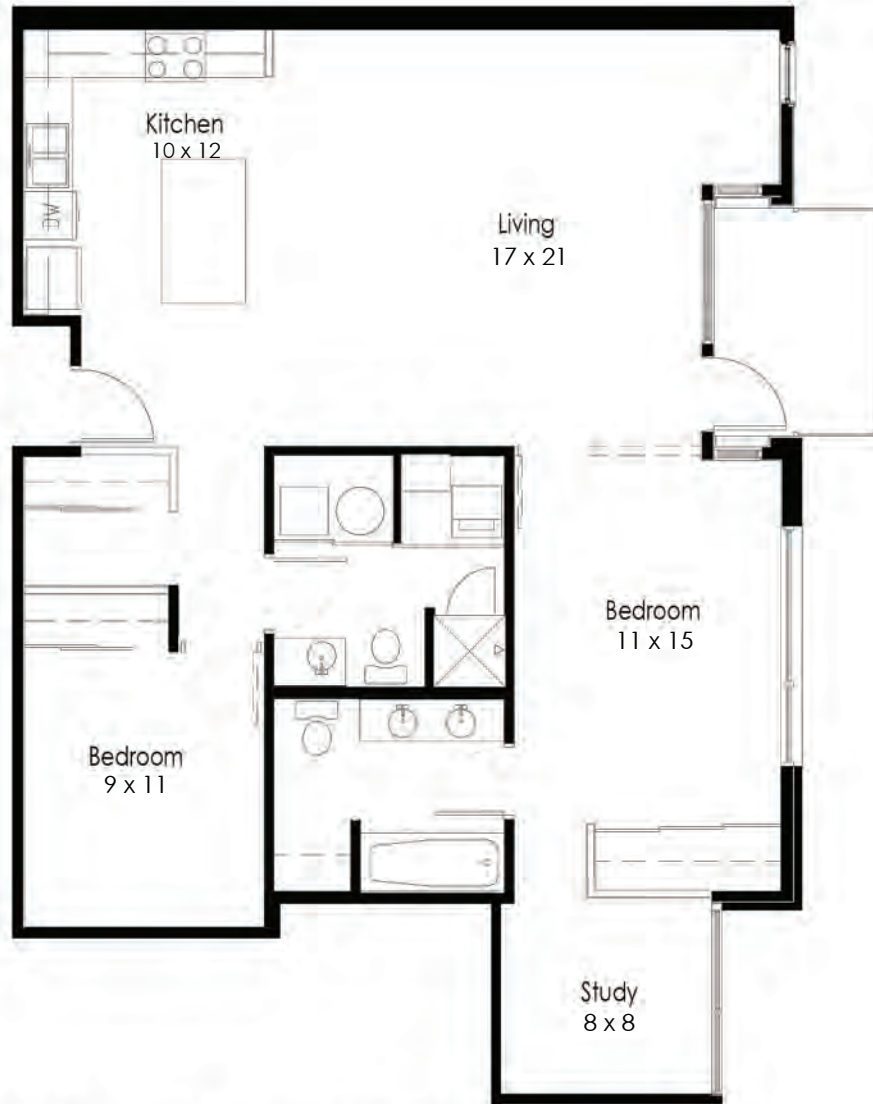

1,167 sf

room dimensions are approximate

UNITS 206, 306, 406, 504

DEVELOPED BY:

[www.4thstreetcondos.com](http://www.4thstreetcondos.com)