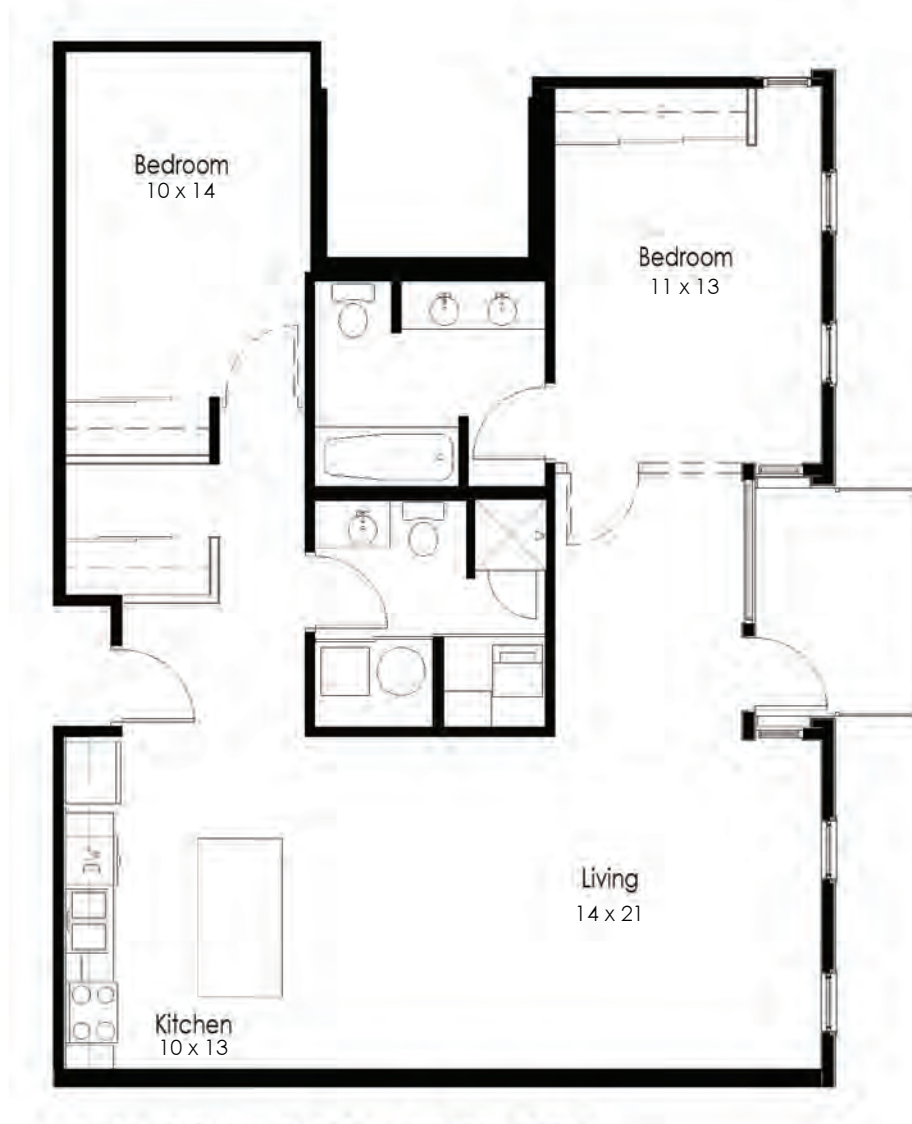

contact 515.453.6604 | Jill Creveling
jill.creveling@iowarealty.com

515.453.5632 | Anne K. Timmins
atimmins@iowarealty.com

1,189 sf

room dimensions are approximate

UNITS 208, 308, 408, 506

DEVELOPED BY:

www.4thstreetcondos.com