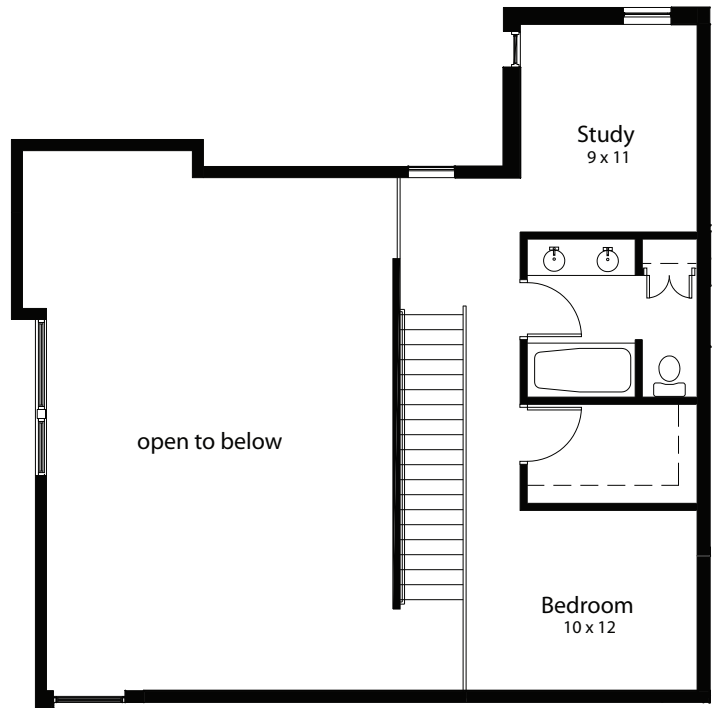

level 1
1,127 sf

total=1,606 sf

room dimensions are approximate

level 2
481 sf

www.4thstreetcondos.com

DEVELOPED BY: