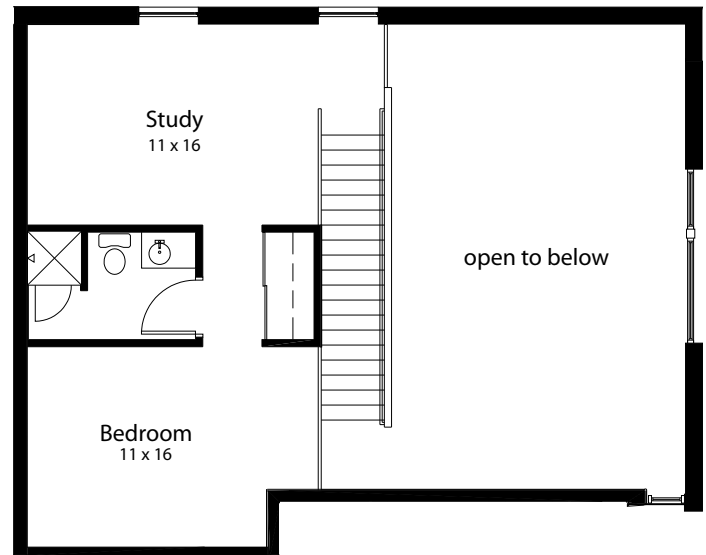

level 1
990 sf

total=1,478 sf

room dimensions are approximate

level 2
488 sf

DEVELOPED BY: